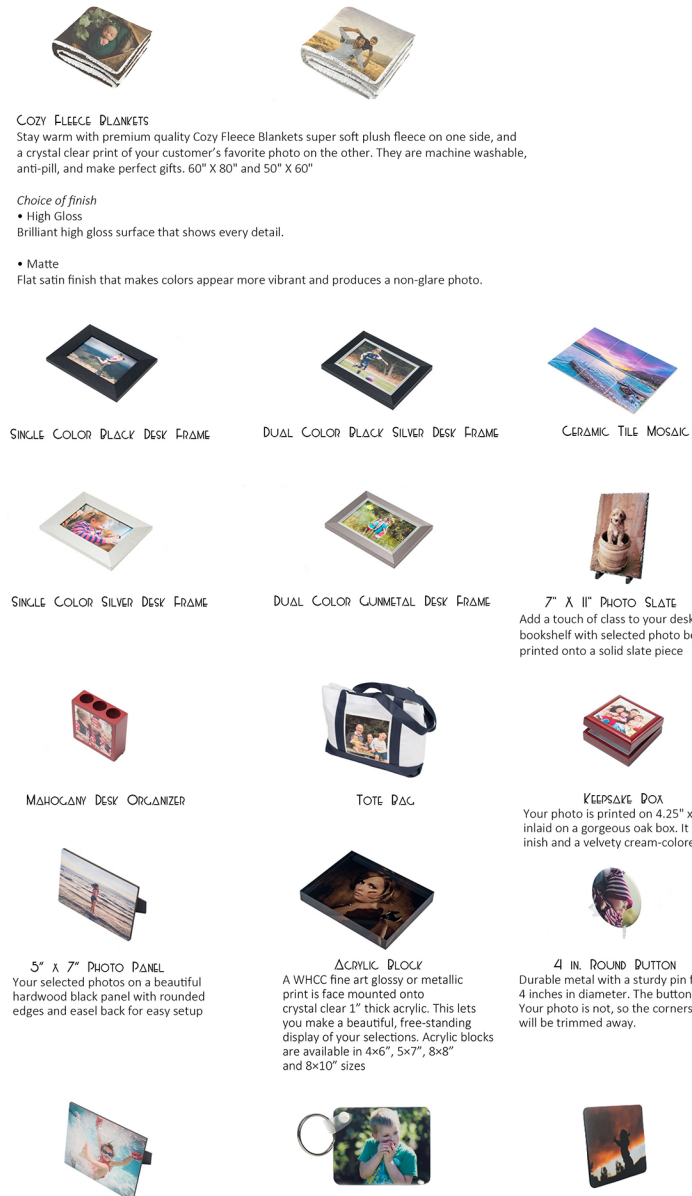

ADDITIONAL PRODUCTS

PRINT SIZES

1. **Paper Prints Standard Sizes**
2. Lustre
   - Glossy
   - Matte
   - Metallic
   - 4 x 6"
   - 5 x 7"
   - 8 x 10"
   - 8 x 12"
   - 11 x 14"
   - 12 x 18"
   - 16 x 20"
   - 16 x 24"
   - 20 x 30"
   - 24 x 36"
3. **Paper Prints Compact Camera Sizes***
4. Lustre
   - Glossy
   - Matte
   - Metallic
   - 4 x 5.3"
   - 5 x 6.7"
   - 8 x 10.6"
   - 9 x 12"
   - 18 x 24"
5. **Paper Prints Other Sizes**
6. Lustre
   - Glossy
   - Matte
   - Metallic
   - 4 Wallets*
   - 3.5 x 5"
   - 4 x 5"
   - 4 x 8"
   - 5 x 5"
   - 8 x 8"
   - 8.5 x 11"
   - 10 x 10"
   - 10 x 15"
   - 10 x 20"
   - 12 x 12"
   - 20 x 20"
   - 20 x 24"
   - 30 x 40"
7. **Paper Prints Fine Art Prints**
8. Rag
   - Torchon
   - German Etching
   - Bamboo
   - 8 x 8 Fine Art
   - 8 x 10 Fine Art
   - 8.5 x 11 Fine Art
   - 9 x 12 Fine Art
   - 10 x 10 Fine Art
   - 10 x 14 Fine Art
   - 11 x 14 Fine Art
   - 12 x 12 Fine Art
   - 12 x 18 Fine Art
   - 12 x 36 Fine Art
   - 16 x 16 Fine Art
   - 16 x 20 Fine Art
   - 18 x 24 Fine Art
   - 20 x 20 Fine Art
   - 20 x 30 Fine Art
   - 24 x 36 Fine Art
   - 30 x 40 Fine Art
9. **Wall Art Metal**
10. High Gloss
    - Matte
    - 10 x 20 Float
    - 11 x 14 Float
    - 12 x 12 Float
    - 12 x 18 Float
    - 12 x 24 Float
    - 16 x 20 Float
    - 16 x 24 Float
    - 20 x 24 Float
    - 20 x 30 Float
    - 24 x 36 Float
11. **Wall Art Traditional Canvas**
12. 8 x 10 Traditional
    - 8 x 12 Traditional
    - 10 x 10 Traditional
    - 10 x 15 Traditional
    - 11 x 14 Traditional
    - 12 x 12 Traditional
    - 12 x 18 Traditional
    - 12 x 20 Traditional
    - 16 x 24 Traditional
    - 20 x 20 Traditional
    - 20 x 30 Traditional
    - 24 x 36 Traditional
    - 30 x 40 Traditional
    - Wall Art - Mounted
    - Wall Art - Rolled Canvas
    - Desk Art - Flat Metal
13. **High Gloss**
14. 4 x 6 Easel Backed Metal
    - 5 x 7 Easel Backed Metal
    - 8 x 10 Easel Backed Metal
    - 8 x 12 Easel Backed Metal
    - Desk Art - Curved Metal
15. **High Gloss**
16. Matte
    - 4 x 6 Curved Metal
    - 5 x 7 Curved Metal
    - 8 x 10 Curved Metal
    - 11 x 14 Curved Metal
    - 12 x 18 Curved Metal
17. **Wall Art Personalized Paintings**
18. Black Frame
    - Unframed
    - 12 x 18 Personalized Painting
    - 16 x 20 Personalized Painting
    - 20 x 30 Personalized Painting
    - 24 x 36 Personalized Painting
19. **50 x 60 Cozy Fleece Blanket**
20. 60 x 80 Cozy Fleece Blanket
    - 7 x 11 Photo Slate
    - Small Refrigerator Magnet
    - Large Refrigerator Magnet
    - 11 oz Black Mug
    - 11 oz White Mug
    - 15 oz White Mug
    - 5 x 7 Photo Panel
    - 8 x 10 Photo Panel
    - Keepsake Box
    - Photo Puzzle with Box
    - 3 in. Round Button
    - 4 in. Round Button
    - Photo Key Tag
    - Photo Luggage Tag
    - Mouse Pad
    - Coasters
    - 6 x 6 Ceramic Tile
21. **Ornaments**
22. 4" Round Glitter Ornament
    - Benelux Metal Ornament
    - 3" Round Metal Ornament
23. ***Available upon special request**

PERSONALIZED PAINTINGS
Transformation of a photo into a unique digital painting by a professional artist, printed on canvas and then hand embellished with acrylic to further define and highlight the image.

Choice of Framing

- Black Frame
  A wrapped canvas with an elegant black frame.
- Unframed
  Traditional wrapped canvas

DESK ART