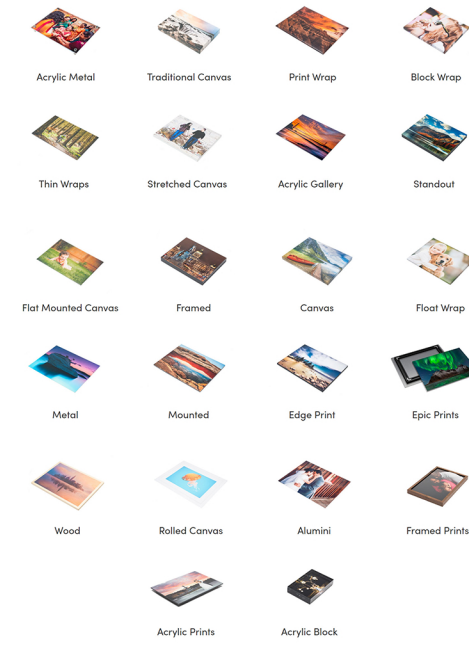

VISUAL ALCHEMY

PRODUCTS AND PRICING

Purchase photos as **Paper Prints, Wall Art, Desk Art, Keepsakes, Albums, Greeting Cards**, or purchase multiple photos in a variety of styles by clicking shopping basket icon next to any picture

WALL ART MATERIALS

PRINT TYPE

FRAMING SELECTION